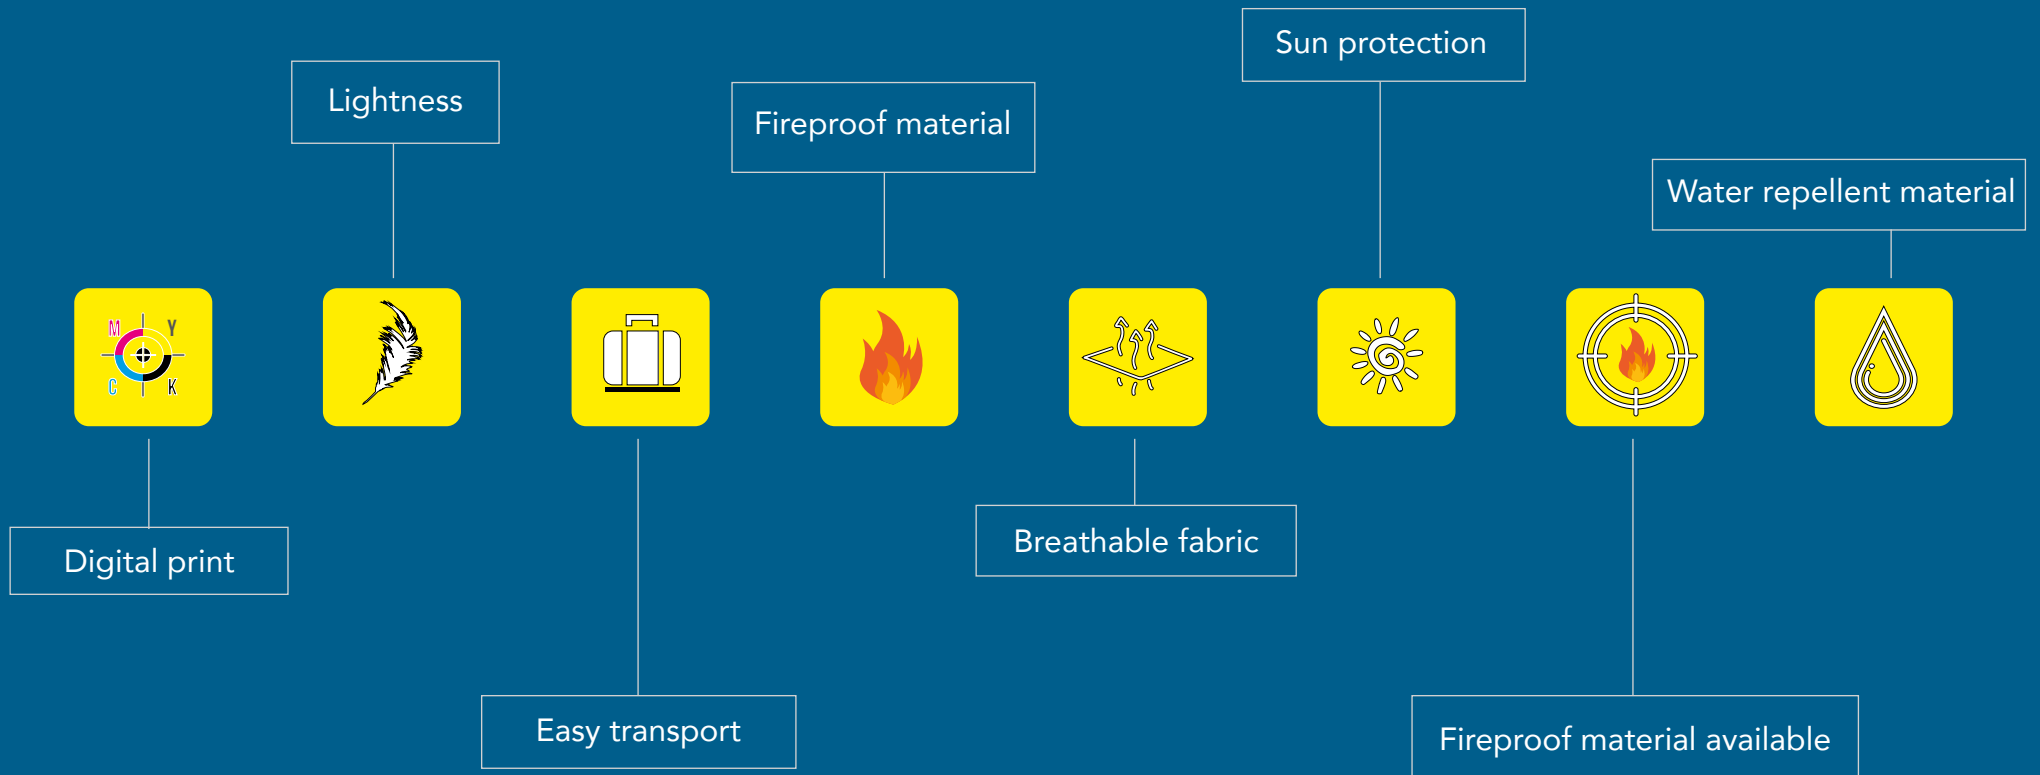

OUR SYMBOLS

Customized aluminium folding chair (cm. 47x57x58)
Back, seat and arms all padded, printed on high quality waterproof and fireproof polyester fabric. Digital printing with no limits of colours and graphics.

- Aluminium frame
- Size 47 x 57 x 58
- Easy to transport
- Padded seat and arms
- Digital printing
- Class 1 waterproof and fireproof fabric
- Lightweight
- 100% graphic customizing

The personalised fair desk is perfect for welcoming customers at the stand and attracting attention at a promotional corner. The ElleErre fair desk is light, quick and easy to assemble, does not require the use of additional tools and easy to transport. The ElleErre fair desk is customizable, ElleErre offers you the possibility to print the fabrics that covers it with your logo with your graphics.

- Custom cloth h.90x180cm
- Banquet with curved front, top and base
- Gray plastic drum
- Base and top available in black or birch
- Complete with custom fabric banner and transport bag