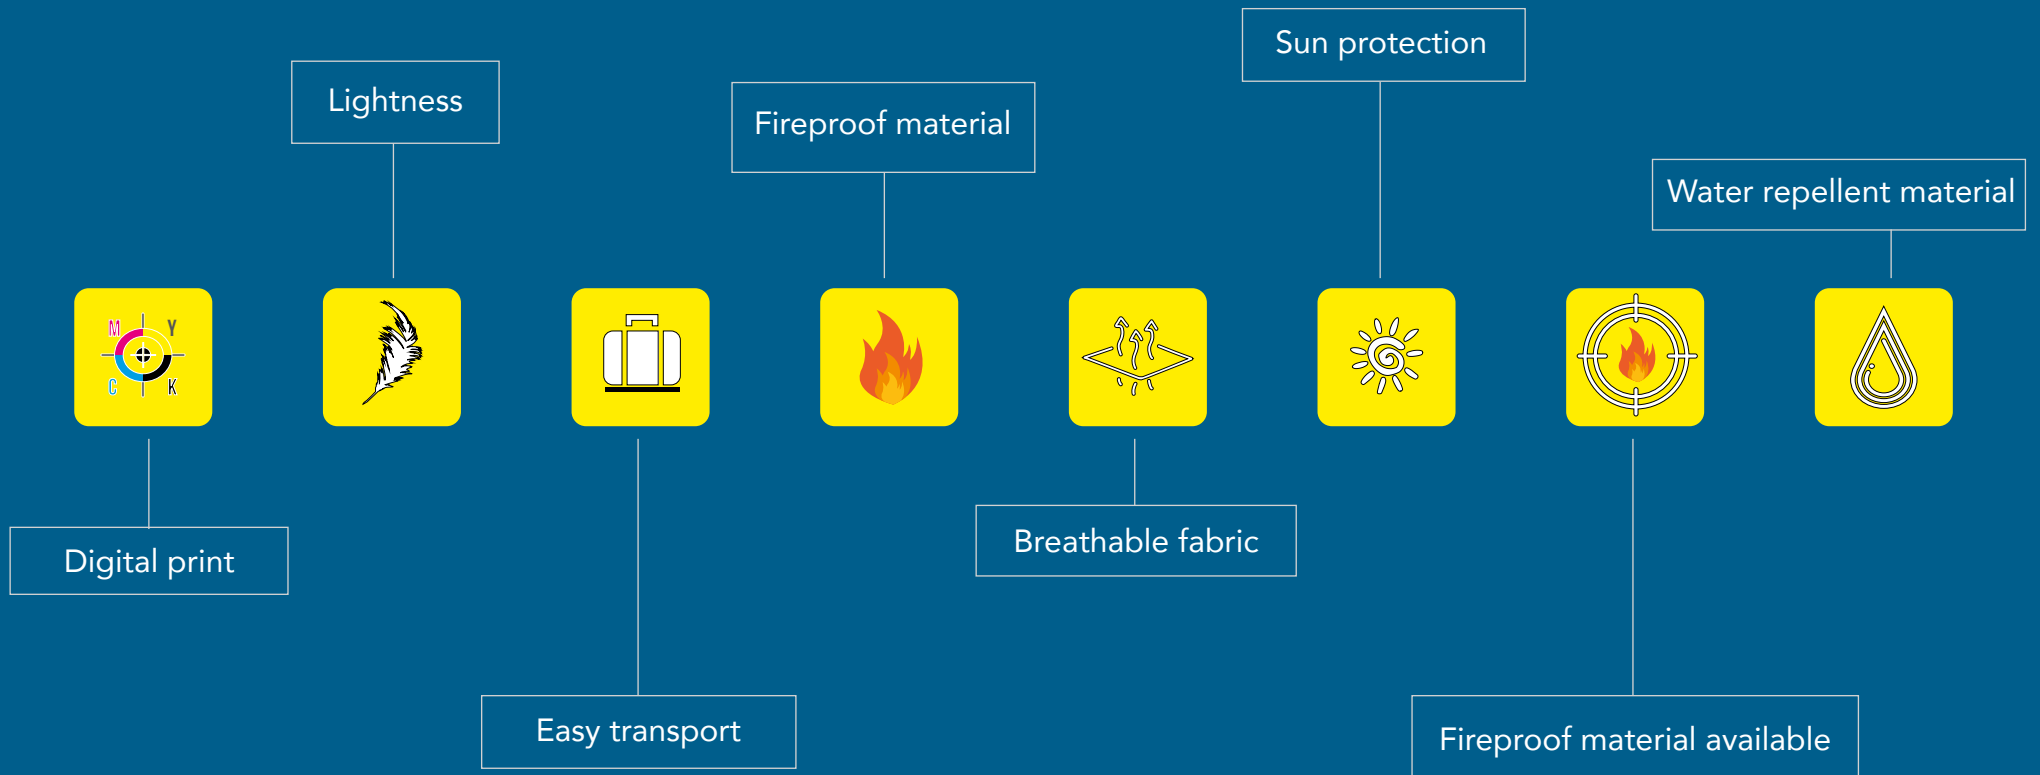

OUR SYMBOLS

Tent made of class 1 fireproof polyester, white resined on the inside, with digital printing and perimetric seam. Finished with upper rim and rings.

Support system to hook the tent includes:

1 tube size cm. 117
7 hook rings

Support system to hook the tent includes:

2 pipe fittings size cm. 160
n. 7 hook rings

Support system to hook the tent includes:

2 pipe fittings size cm. 180
n. 7 hook rings

CUSTOM SIZES AVAILABLES