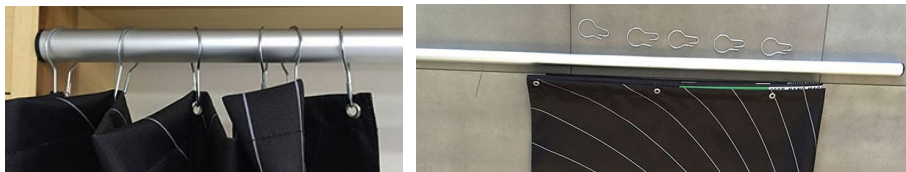

DRESSING ROOM TENT

Tent made of class 1 fireproof polyester, white resined on the inside, with digital printing and perimetric seam. Finished with upper rim and rings.

Support system to hook the tent includes:

1 tube size cm.117
7 hook rings

Support system to hook the tent includes:

2 pipe fittings size cm. 160
n. 7 hook rings

Support system to hook the tent includes:

2 pipe fittings size cm. 180
n. 7 hook rings

CUSTOM SIZES AVAILABLES

elleerre.it

VIALE PIAVE, 86 - 24022
ALZANO LOMBARDO (BG)
TEL. +39 035 470527
info@elleerre.it