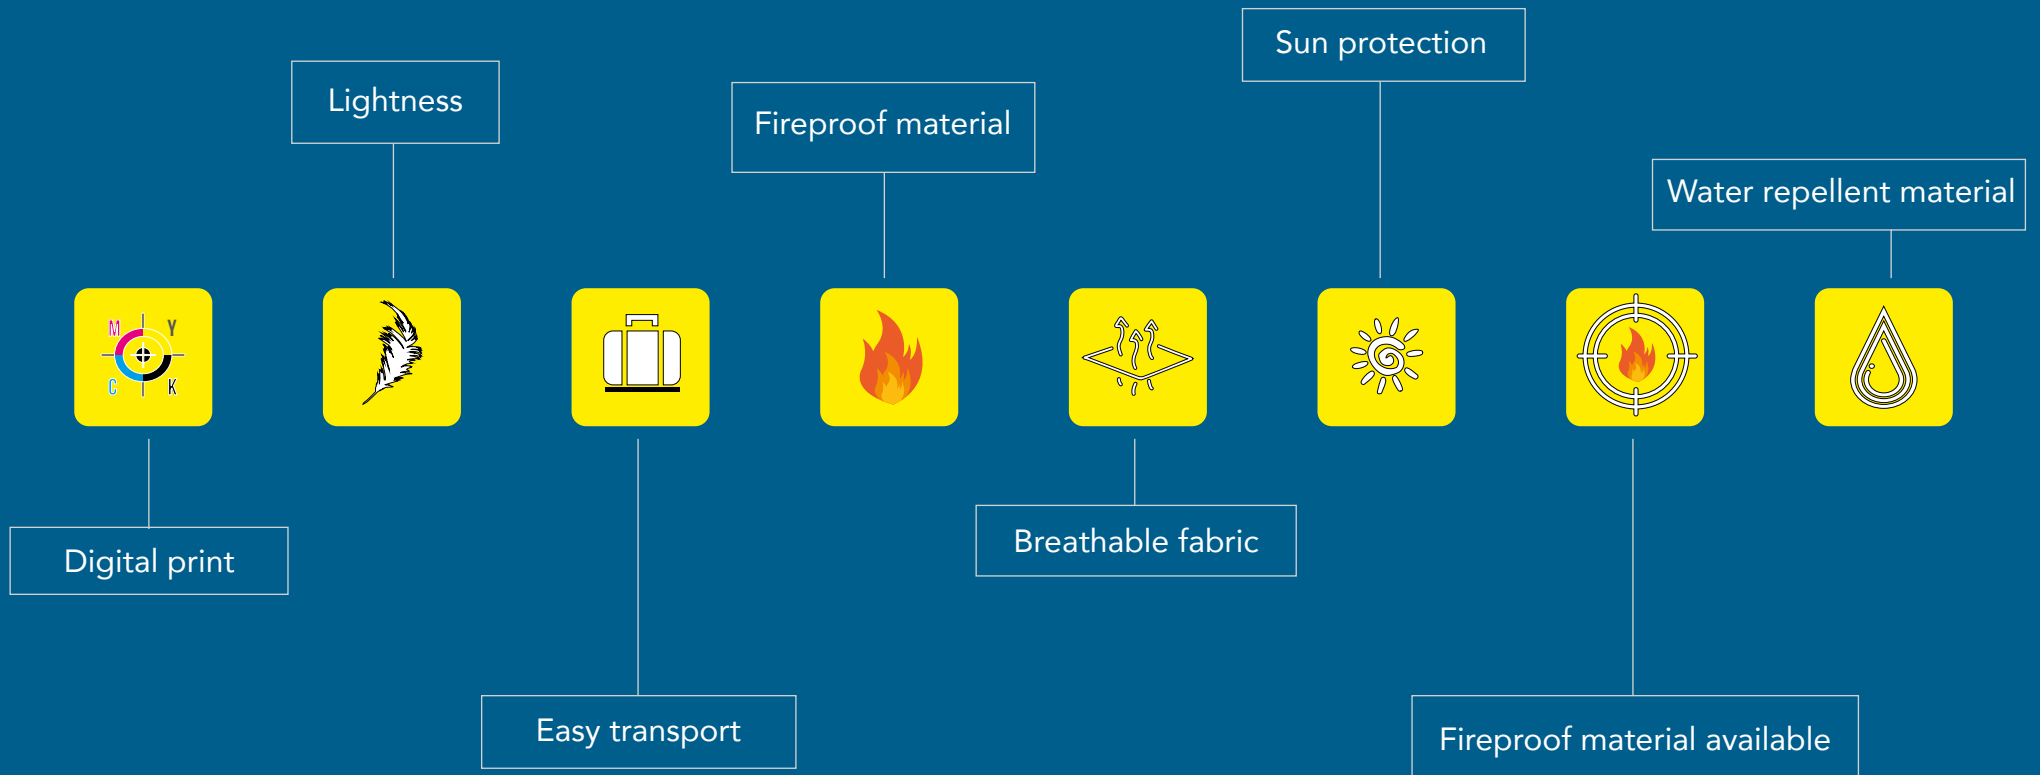

# OUR SYMBOLS

Polyethylene track tape used to delimit tracks in sporting events and races. In addition to the function of delimiting the tracks, the tape can be customized with your logo and your graphic (minimum quantity 75 roll/400m each) acting as an ideal promotional medium. Height 10cm/ Thickness 80 micron Tapes with the ElleErre logo or neutral ones are also available at prompt delivery. Height 10 cm Thickness 80 micron.

- Polyethylene film
- Thickness varies (from 60 to 100 micron)
- Available in different colours
- Height to be customized (standard 10 cm)

**POLY-BANNER PERSONALIZED**  
h.10cm / 80 micron  
SCREEN / to define based on design

**POLY-BANNER STANDARD**  
h.10cm / 60 micron

COLOURS

**POLY-BANNER ELLE-ERRE**  
h.10cm / 80 micron